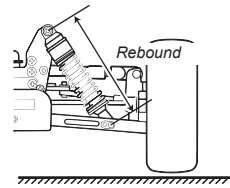

INFERNO ST-RR EVO Ver.1.00 **STAR EVO**

Driver Name		Date	Track	Engine	Glow Plug	Fuel
Spur Gear		Clutch Bell	Spring Diam.	Clutch Shoe	Tires	Tire Inserts
T		T	☐ 0.95 ☐ 1.00 ☐ 1.10	Aluminum X (Carbon X		
Header/Pipe						

Shock Set-up Silicone Oil Brand: _____

	Front	Rear
Shock Piston	☐ Ø 1.2 X 6 ☐ Ø 1.3 X 5 ☐ Ø 1.3 X 6 ☐ Ø 1.4 X 5 ☐ Ø 1.2 X 8 ☐ Ø 1.3 X 8	☐ Ø 1.2 X 6 ☐ Ø 1.3 X 5 ☐ Ø 1.3 X 6 ☐ Ø 1.4 X 5 ☐ Ø 1.2 X 8 ☐ Ø 1.3 X 8
Shock Oil	#	#
Shock Springs		
Chassis Height	mm	mm

Suspension Rebound (with suspension fully extended)

Front	Rear
mm	mm