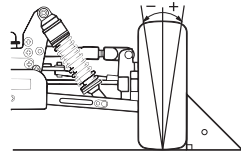

Camber Angle

Front	Rear
+ -	+ -

Front Upper Suspension Mount

☐ Low ☐
☐ High ☐
☐ H ☐ A ☐ B ☐ C

Upper Mount Bushing Position

Front Hub Carrier

☐ 20° (IF304B) | (IF305B) 22° ☐

Lower Suspension Mount

☐ A ☐ B

Shock Tower Bushing Position

☐ A ☐ B ☐ C

Differential Setup

	Front	Center	Rear
Diff Gear type	STD • LSD	STD • LSD	STD • LSD
Diff Oil wt