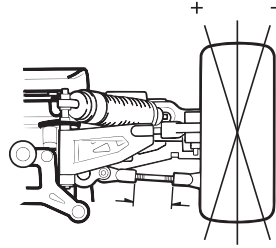

Front Suspension