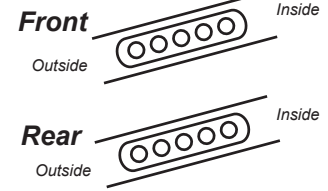

Suspension Arm

Front Toe Angle ☐ + ☐ - ☐ 0

Wheelbase	
Front Side	mm
Rear Side	mm

Indicates the total width of spacers installed fore and aft of the rear hubs.