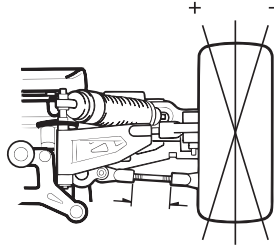

Front Suspension