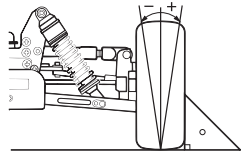

Camber Angle

Front	Rear
+ -	+ -

Front Upper Suspension Mount

☐ Low ☐
☐ High ☐
☐ ☐

Upper Mount Bushing Position

Front Hub Carrier

☐ 20° (IF304B) | (IF305B) 22° ☐

Lower Suspension Mount

☐ A
☐ B

Shock Tower Bushing Position

☐ ☐

Differential Setup

	Front	Center	Rear
Diff Gear type	STD • LSD	STD • LSD	STD • LSD
Diff Oil wt