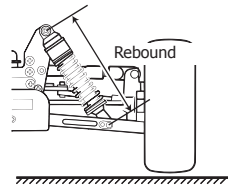

INFERNO ST-RR EVO Ver.1.00.D **STAR EVO**

Driver Name		Date	Track	Engine	Glow Plug	Fuel
Spur Gear	Clutch Bell	Clutch Spring	Clutch Shoe	Tires	Tire Inserts	Header/Pipe
T	T	☐ 0.95 ☐ 1.00 ☐ 1.10	Aluminum X ☐ IFW339 ☐ IFW136 Carbon X			

Shock Set-up Silicone Oil Brand: _____

	Front	Rear
Shock Piston	☐ Ø 1.2 X 6 ☐ Ø 1.3 X 5 ☐ Ø 1.3 X 6 ☐ Ø 1.4 X 5 ☐ Ø 1.2 X 8 ☐ Ø 1.3 X 8	☐ Ø 1.2 X 6 ☐ Ø 1.3 X 5 ☐ Ø 1.3 X 6 ☐ Ø 1.4 X 5 ☐ Ø 1.2 X 8 ☐ Ø 1.3 X 8
Shock Oil	#	#
Shock Springs		
Chassis Height	mm	mm

Suspension Rebound (with suspension fully extended)

Front	Rear
mm	mm