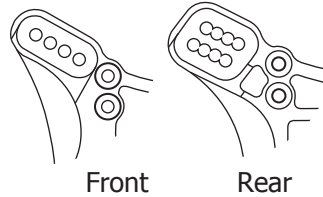

Suspension Rebound (with suspension fully extended)

Front	Rear
mm	mm

Camber Angle

Front	Rear
+ -	+ -

Front Upper Suspension Mount

Low
 High

 Upper Mount Bushing Position

Front Hub Carrier

20° (IF304B) | (IF305B) 22°

Lower Suspension Mount

A
 B

Shock Tower Bushing Position

Differential Setup

	Front	Center	Rear
Diff Gear type	STD • LSD	STD • LSD	STD • LSD
Diff Oil wt			

Shock Mounting Positions

Shock Tower

Suspension Arm

Front Toe Angle + - °

Wheelbase	
Front Side	mm
Rear Side	mm

Indicates the total width of spacers installed fore and aft of the rear hubs.

Front Suspension

Rear Suspension Holder

2°
 2.5°
 3°