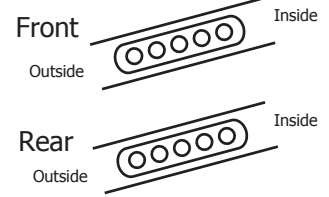

Suspension Rebound (with suspension fully extended)

Front	Rear
mm	mm

Camber Angle

Front	Rear
+ -	+ -

Front Upper Suspension Mount

Low
 High

 Upper Mount Bushing Position

Front Hub Carrier

20° (IF304B) | (IF305B) 22°

Lower Suspension Mount

A
 B

Shock Tower Bushing Position

Differential Setup

	Front	Center	Rear
Diff Gear type	STD • LSD	STD • LSD	STD • LSD
Diff Oil wt			

Shock Mounting Positions

Shock Tower

Suspension Arm

Front Toe Angle + - °

Wheelbase	
Front Side	mm
Rear Side	mm

Indicates the total width of spacers installed fore and aft of the rear hubs.

Front Suspension

Rear Suspension Holder

2°
 2.5°
 3°