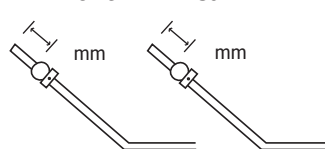

Front Rear

Wing Mount

Wheel Hub

☐ S (IF107B)
☐ M (IFW327BL)
☐ L (IFW328GM)