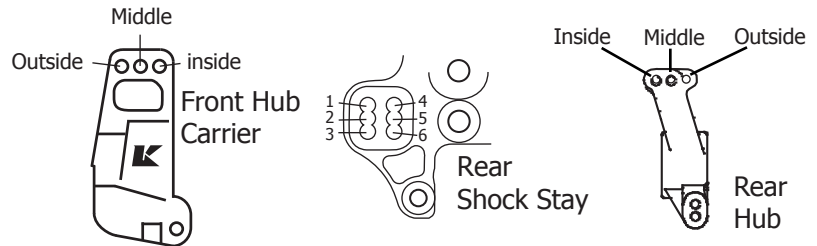

Shock Tower

Suspension Arm

Front Toe Angle + - °

Wheelbase	
Front Side	mm
Rear Side	mm

Indicates the total width of spacers installed fore and aft of the rear hubs.

Front Suspension

Rear Suspension Holder

2°
 2.5°
 3°

Rear Suspension Plate

2° (IFW302) | (IFW303) 3°

Front Suspension Plate

(IFW127) | (IFW337)

Rear Hub Hingepin Position
 Upper | Lower

Comments: _____

Upper Link/Arm Position

	Front	Rear
Shock Stay		1 • 2 • 3 • 4 • 5 • 6
F/Hub Carrier & Rear Hub	Inside • Middle • Outside	Inside • Middle • Outside