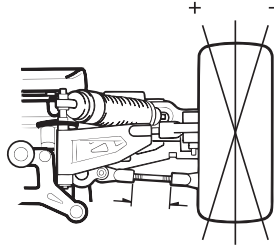

Shock Tower

Suspension Arm

Front Toe Angle + - °

Wheelbase	
Front Side	mm
Rear Side	mm

Indicates the total width of spacers installed fore and aft of the rear hubs.

Front Suspension

Rear Suspension Holder

2°
 2.5°
 3°

Rear Suspension Plate

2° (IFW302) | (IFW303) 3°

Front Suspension Plate

(IFW127) | (IFW337)

Rear Hub Hingepin Position
 Upper | Lower

Comments: _____

Upper Link/Arm Position

	Front	Rear
Shock Stay		1 • 2 • 3 • 4 • 5 • 6
F/Hub Carrier & Rear Hub	Inside • Middle • Outside	Inside • Middle • Outside