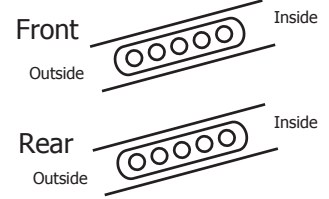

Suspension Rebound (with suspension fully extended)

Front	Rear
mm	mm

Camber Angle

Front	Rear
+ -	+ -

Front Upper Suspension Mount

Low
 High

Upper Mount Bushing Position

Front Hub Carrier

20° (IF304B) | (IF305B) 22°

Lower Suspension Mount

A
 B

Shock Tower Bushing Position

Differential Setup

	Front	Center	Rear
Diff Gear type	STD • LSD	STD • LSD	STD • LSD
Diff Oil wt			

Shock Mounting Positions

Shock Tower

Suspension Arm

Front Toe Angle + - °

Front Suspension

Wheelbase

Indicates the total width of spacers installed fore and aft of the rear hubs.

Front Side	mm
Rear Side	mm

Rear Suspension Holder