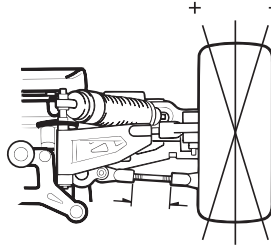

Shock Tower

Suspension Arm

Front Toe Angle + - °

Front Suspension

Wheelbase

Indicates the total width of spacers installed fore and aft of the rear hubs.

Front Side	mm
Rear Side	mm

Rear Suspension Holder

2°
 2.5°
 3°

Rear Suspension Plate

2° (IFW302) | (IFW303) 3°

Front Suspension Plate

(IFW127) | (IFW337)

Rear Hub Hingepin Position
 Upper | Lower

Comments: _____

Upper Link/Arm Position