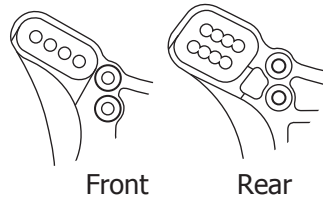

Suspension Rebound (with suspension fully extended)

Front	Rear
mm	mm

Camber Angle

Front	Rear
+ -	+ -

Front Upper Suspension Mount

Low
 High

Upper Mount Bushing Position

Front Hub Carrier

20° (IF304B) | (IF305B) 22°

Lower Suspension Mount

A
 B

Shock Tower Bushing Position

Differential Setup

	Front	Center	Rear
Diff Gear type	STD • LSD	STD • LSD	STD • LSD
Diff Oil wt			

Shock Mounting Positions

Shock Tower

Suspension Arm

Front Toe Angle + - °

Front Suspension

Wheelbase

Indicates the total width of spacers installed fore and aft of the rear hubs.

Front Side	mm
Rear Side	mm

Rear Suspension Holder